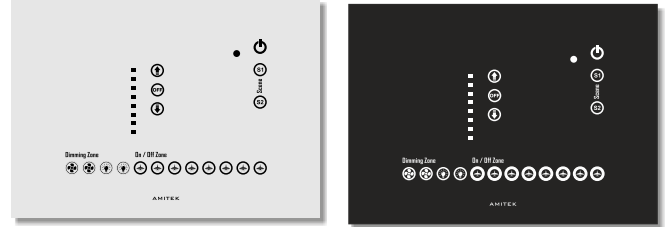

### Standard Series

ARA12/228/IF7058/18

Wi-Fi Light control system is Wi-Fi inbuilt system with an elegant glass finish. The front glass finish gives the best looks to blend with any wall design.

The glass comes in 2 variant white and black. Both have its own richness and it's more of your choice according to your wall color.