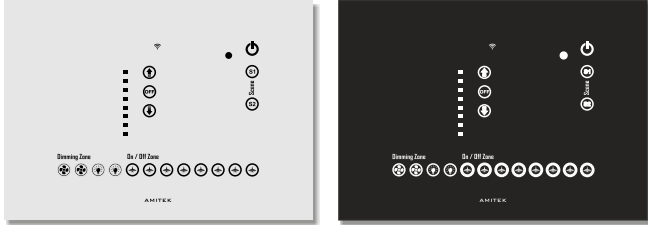

WiFi Lighting Control System

12 Module

WiFi Series

ARA12/228W/IF7055/18