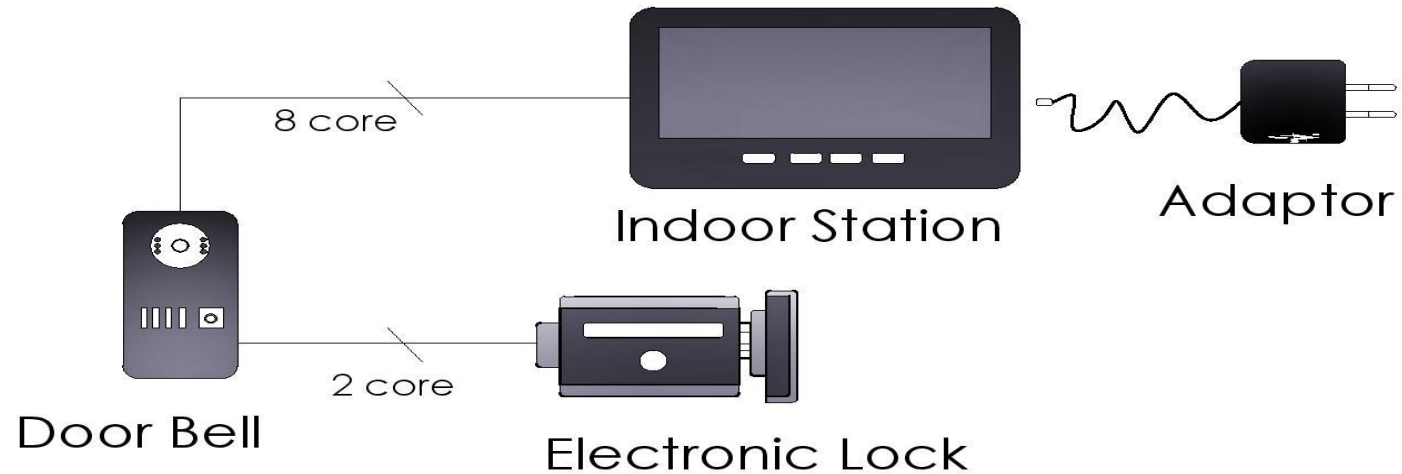

### INDOOR MONITOR

- Indoor Monitor is the display device installed inside the home on which we can view the video of visitor, communicate and unlock the door.

### OUTDOOR CAMERA UNIT

- Outdoor Unit is the device which gets installed outside the home just like a normal door bell. It has got a camera in-built, it supports communication with Indoor Unit.

### ELECTRONIC LOCK

- Electronic Lock is a device which gets operated remotely once the resident presses the Unlock key on the Indoor Monitor

## ➤ Brief Description of Video Door Phone Equipment's

Distributor or Transfer Box

- Distributor is a device which is used whenever we need to connect Indoor monitor with more than one Outdoor bell , so it is also known as Bell Distributor or transfer Box.