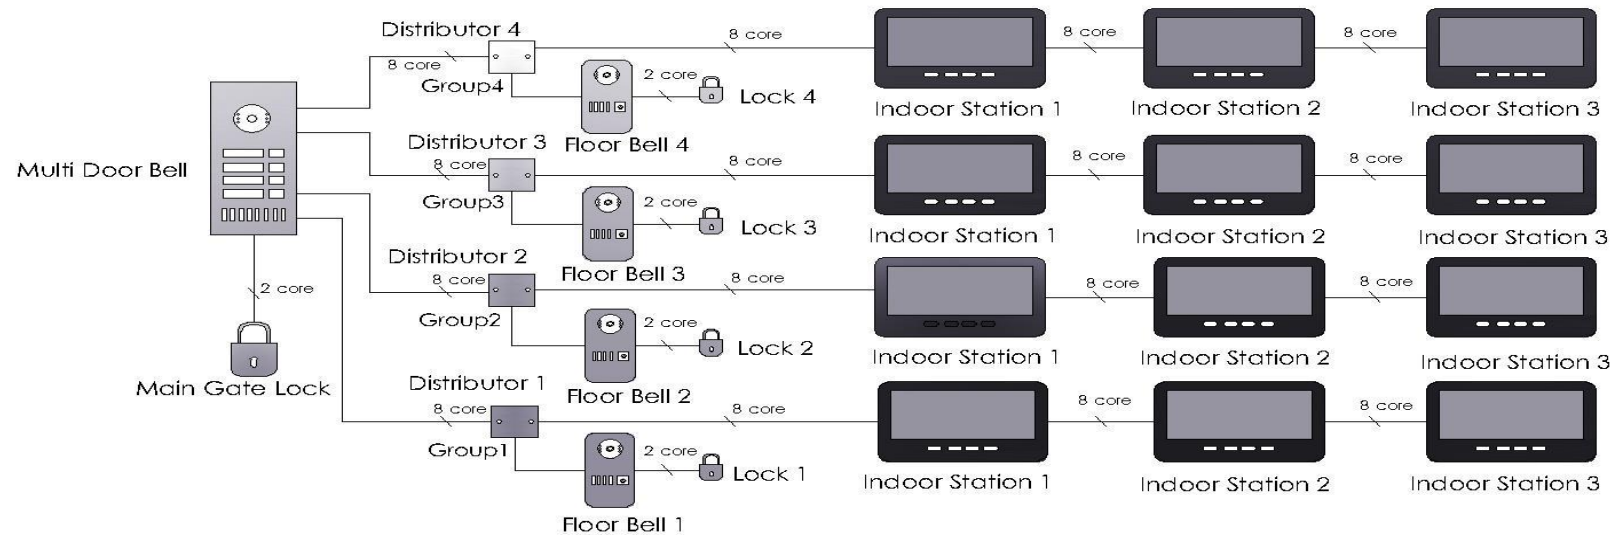

➤ Video Door Phone Wiring Diagram for Multi floor Villa (with Multi Floor Bell and Separate Mini floor bell)

Analog Multi Villa Video Door Phone Wiring

1. 8 core Flexible wire:-
1. 0.5 sqmm 30 meter
  2. 0.75 sqmm 30 to 100 meter
  3. 1.0 sqmm 100 to 150 meter

* Need 2 Module (86mmX86mm) GI Box Behind Each Monitor With 220Volt AC Supply Phase & Nuteral