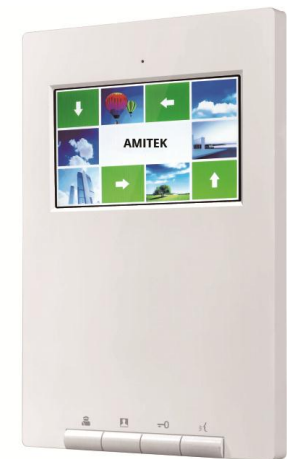

➤ 4.3 “ Color Video door phone Kit

Indoor Monitor:

- •4.3" TFT LCD Indoor Monitor
- •Button hand-free operation
- •Talking / unlocking / Transferring / monitoring Volume, brightness and contrast adjustable
- •Installation: Surface mounted
- •Connection: 4-wire
- •Ring back
- •Possibility of connecting Up to 4 Monitors & 2 Outdoors using transfer Box

Outdoor Unit:

- •1/3-inch CCD camera
- •420 TV lines
- •With IR LED for night vision
- •Backlit Name Tag
- •Aluminum Alloy Panel