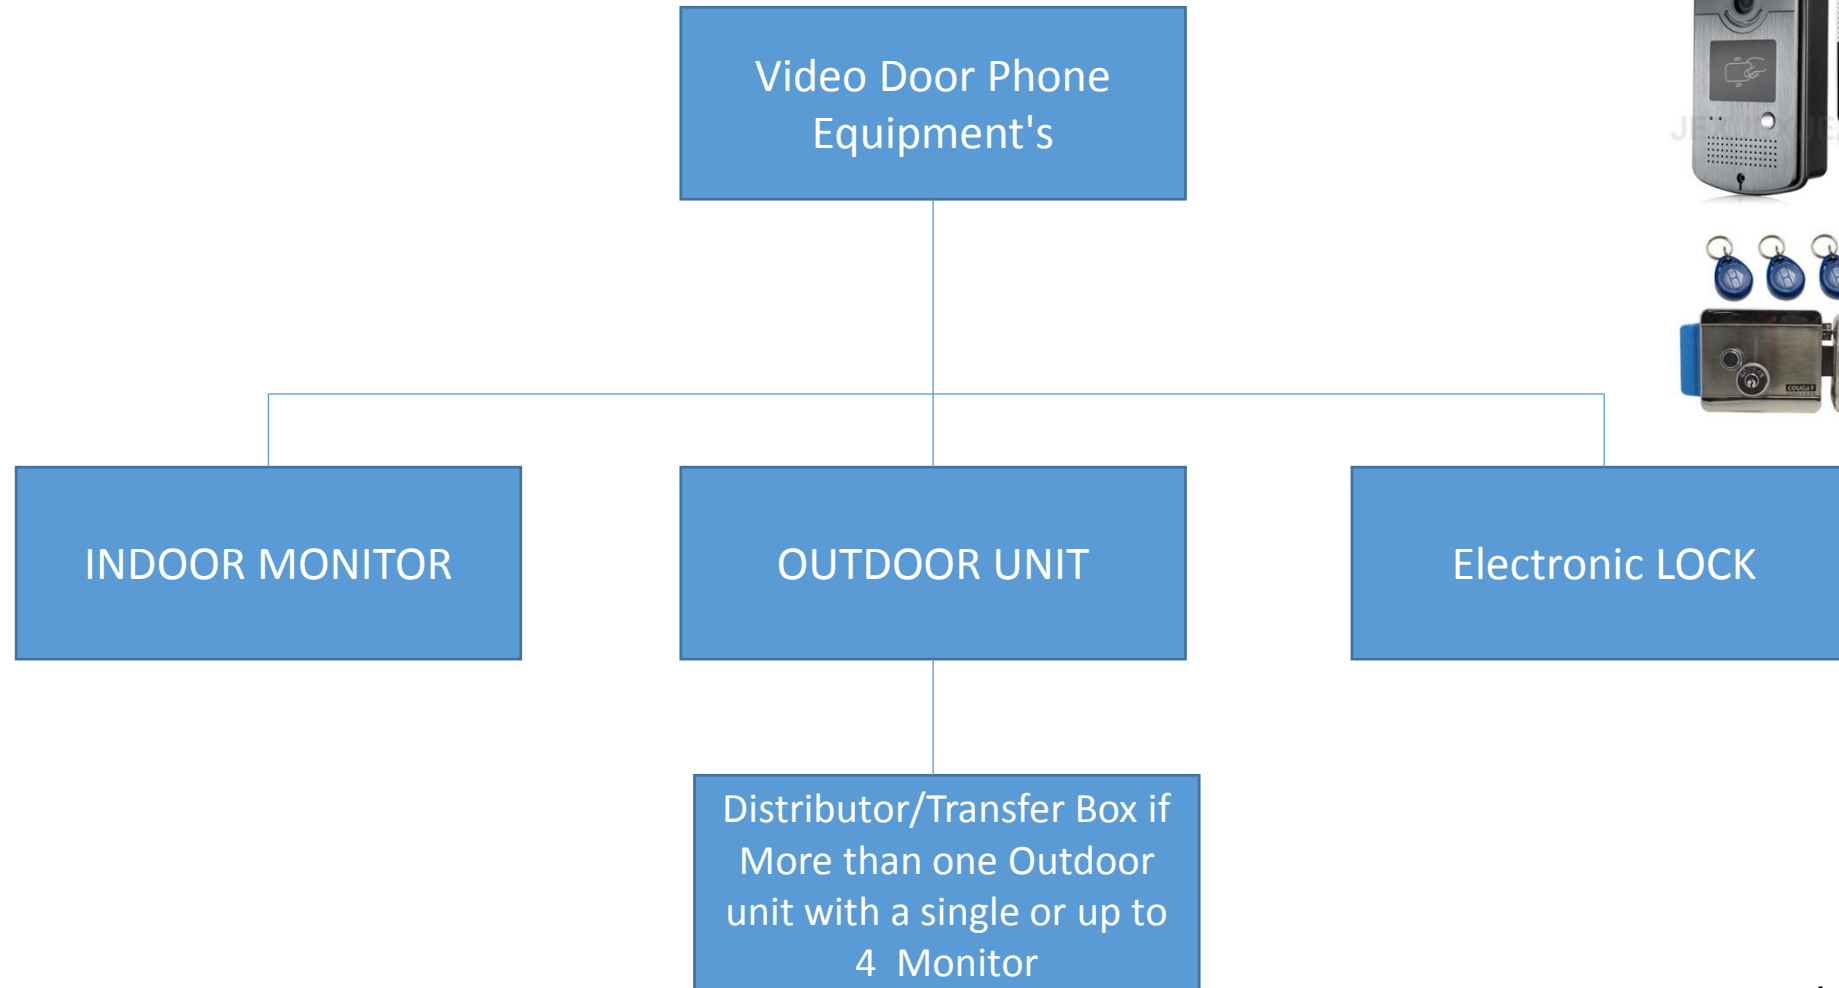

➤ Components of Analog 4 wire Video Door Phone System