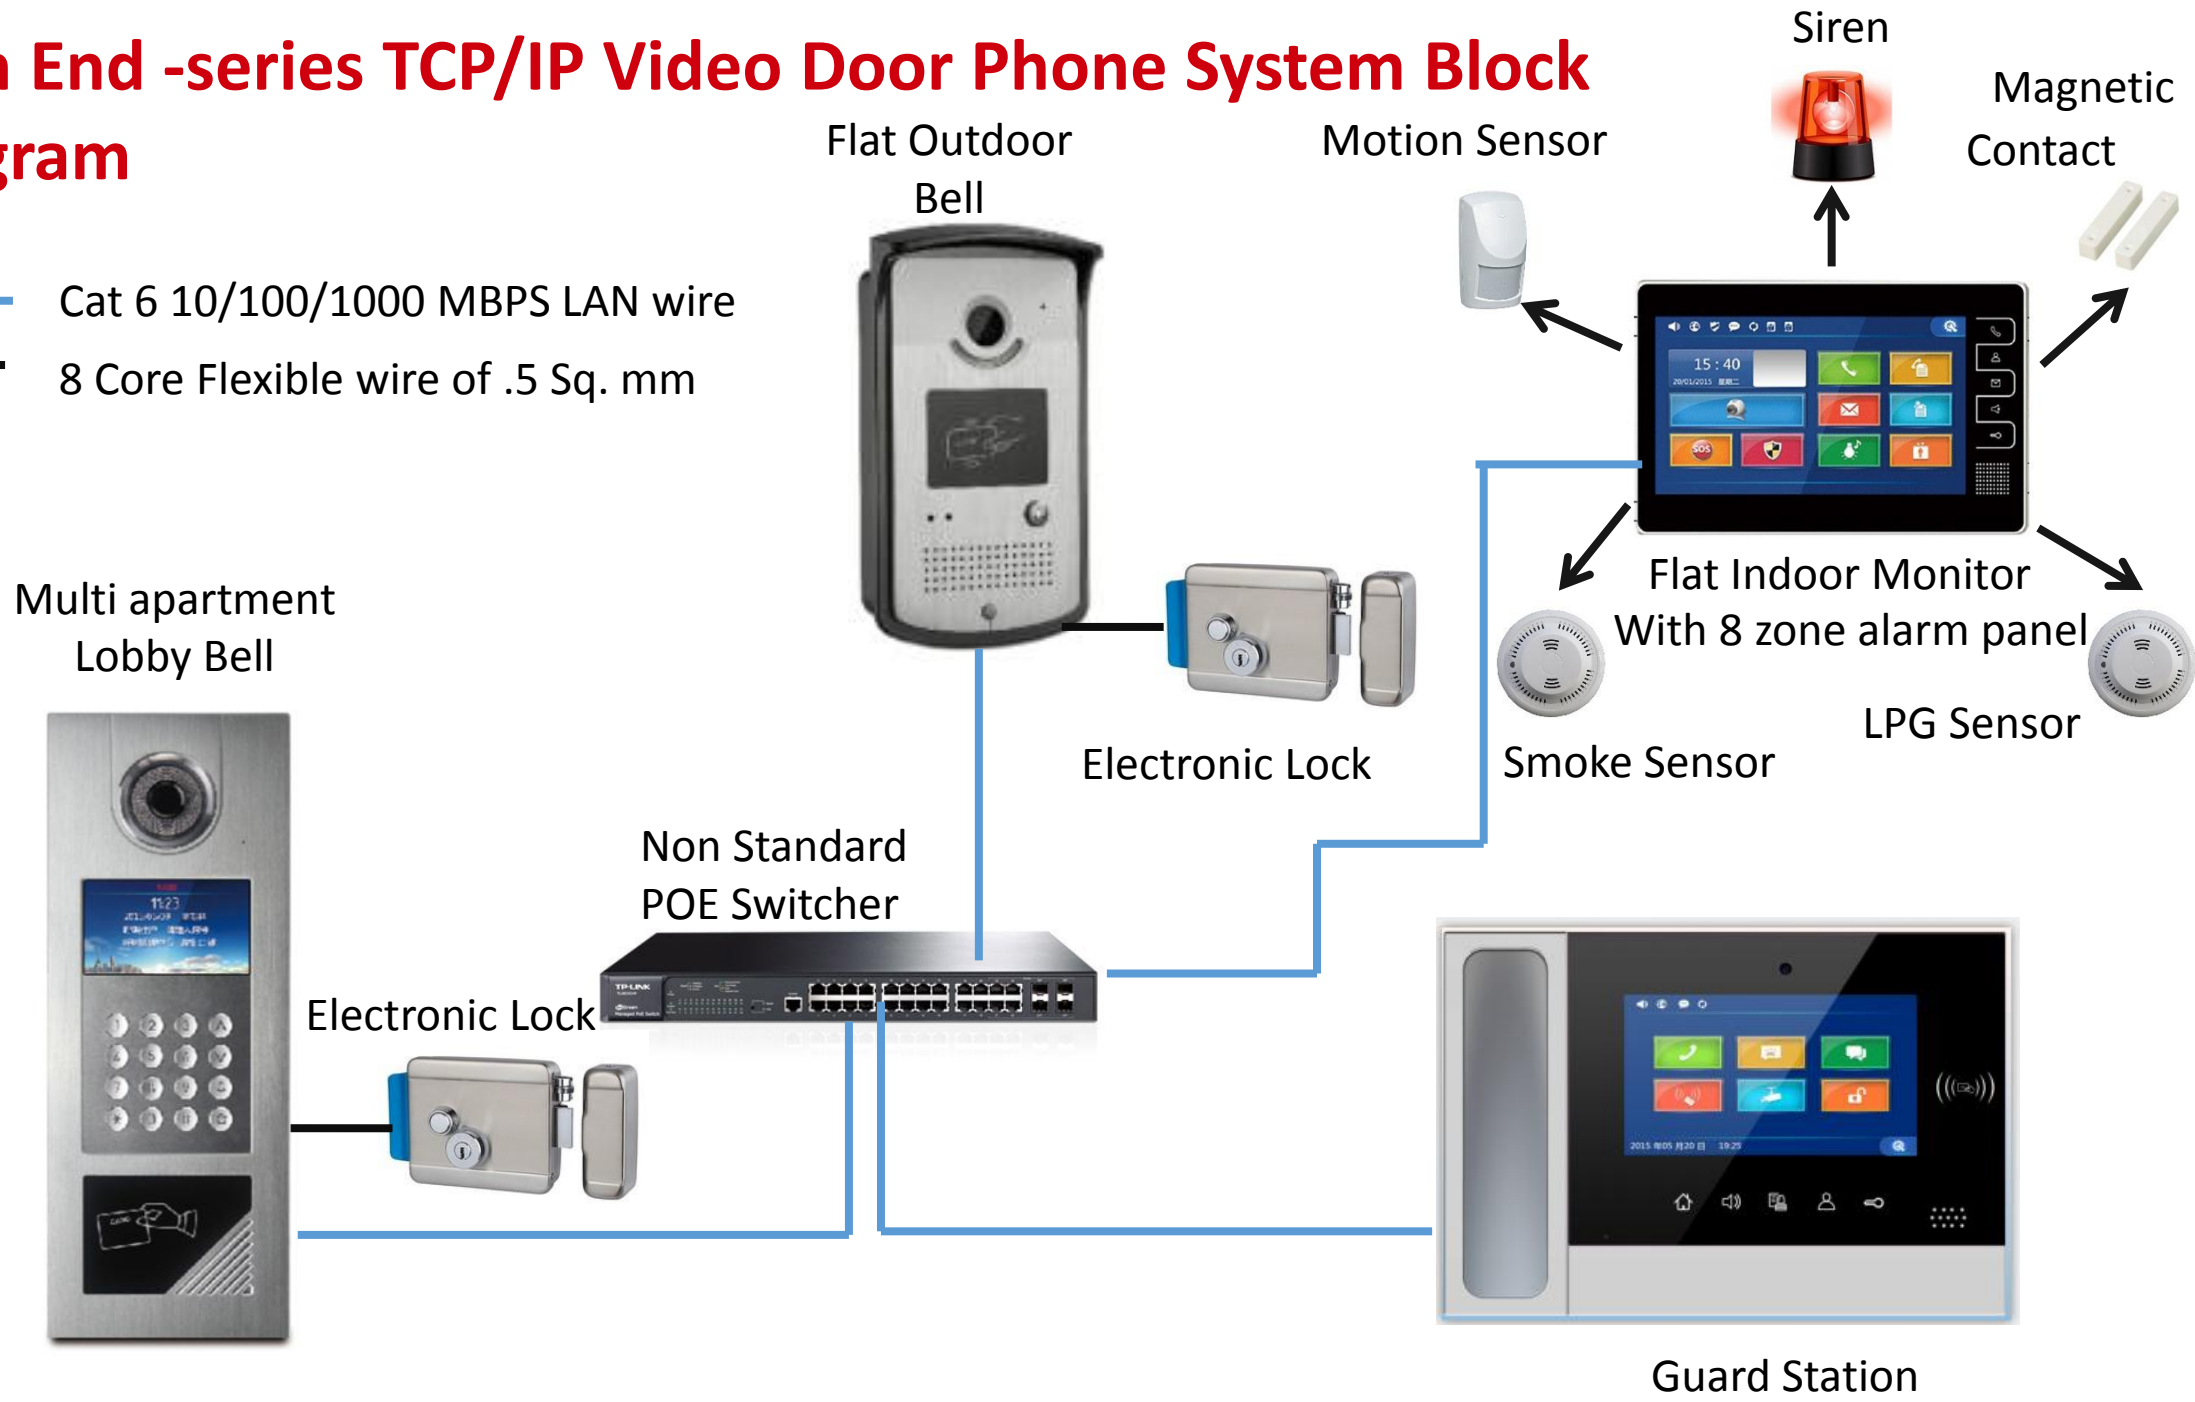

➤ High End -series TCP/IP Video Door Phone System Block Diagram

- Cat 6 10/100/1000 MBPS LAN wire
- 8 Core Flexible wire of .5 Sq. mm