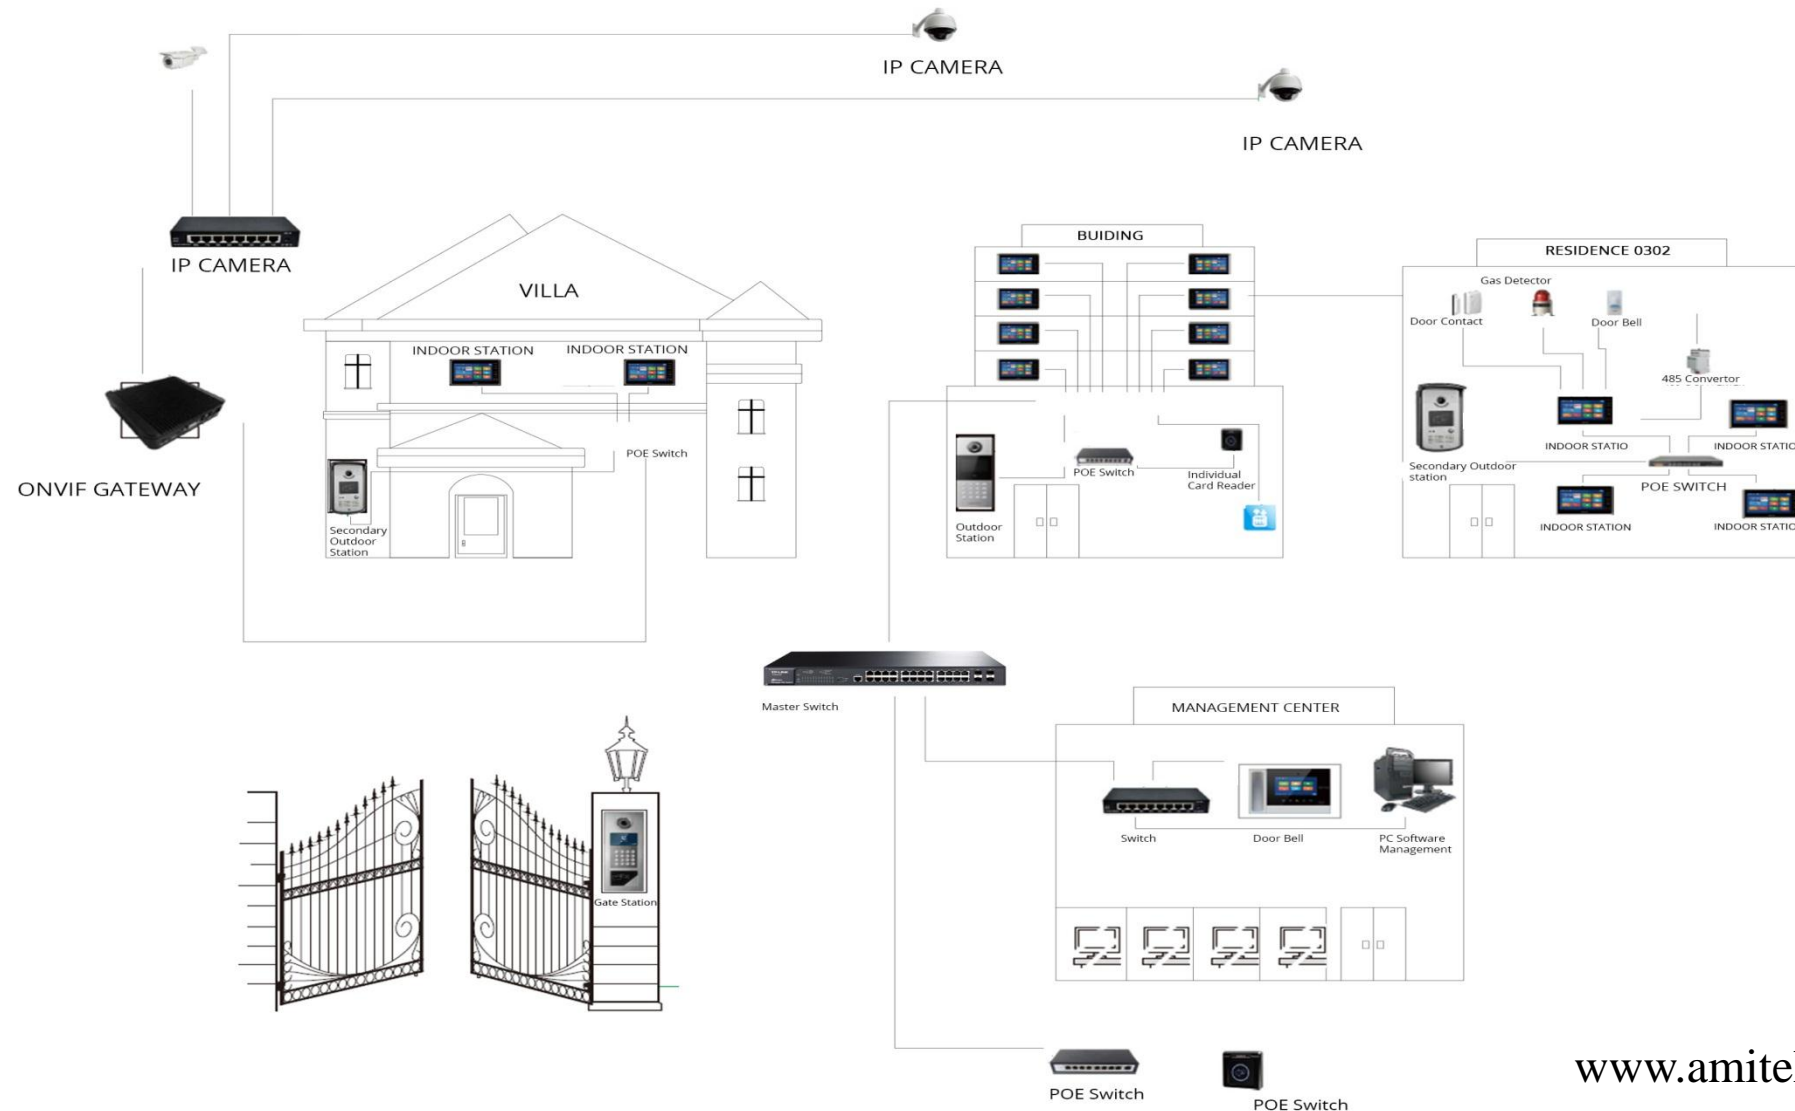

## Design

7" touch indoor monitor

Touch key indoor monitor

Button indoor monitor

# ➤ High End -series TCP/IP Video Door Phone System

Outdoor Station

Villa/Mini Outdoor Station

Guard Station

# ➤ High End -series TCP/IP Video Door Phone System Block Diagram

# ➤ High End -series TCP/IP Video Door Phone System Block Diagram

- Cat 6 10/100/1000 MBPS LAN wire
- 8 Core Flexible wire of .5 Sq. mm