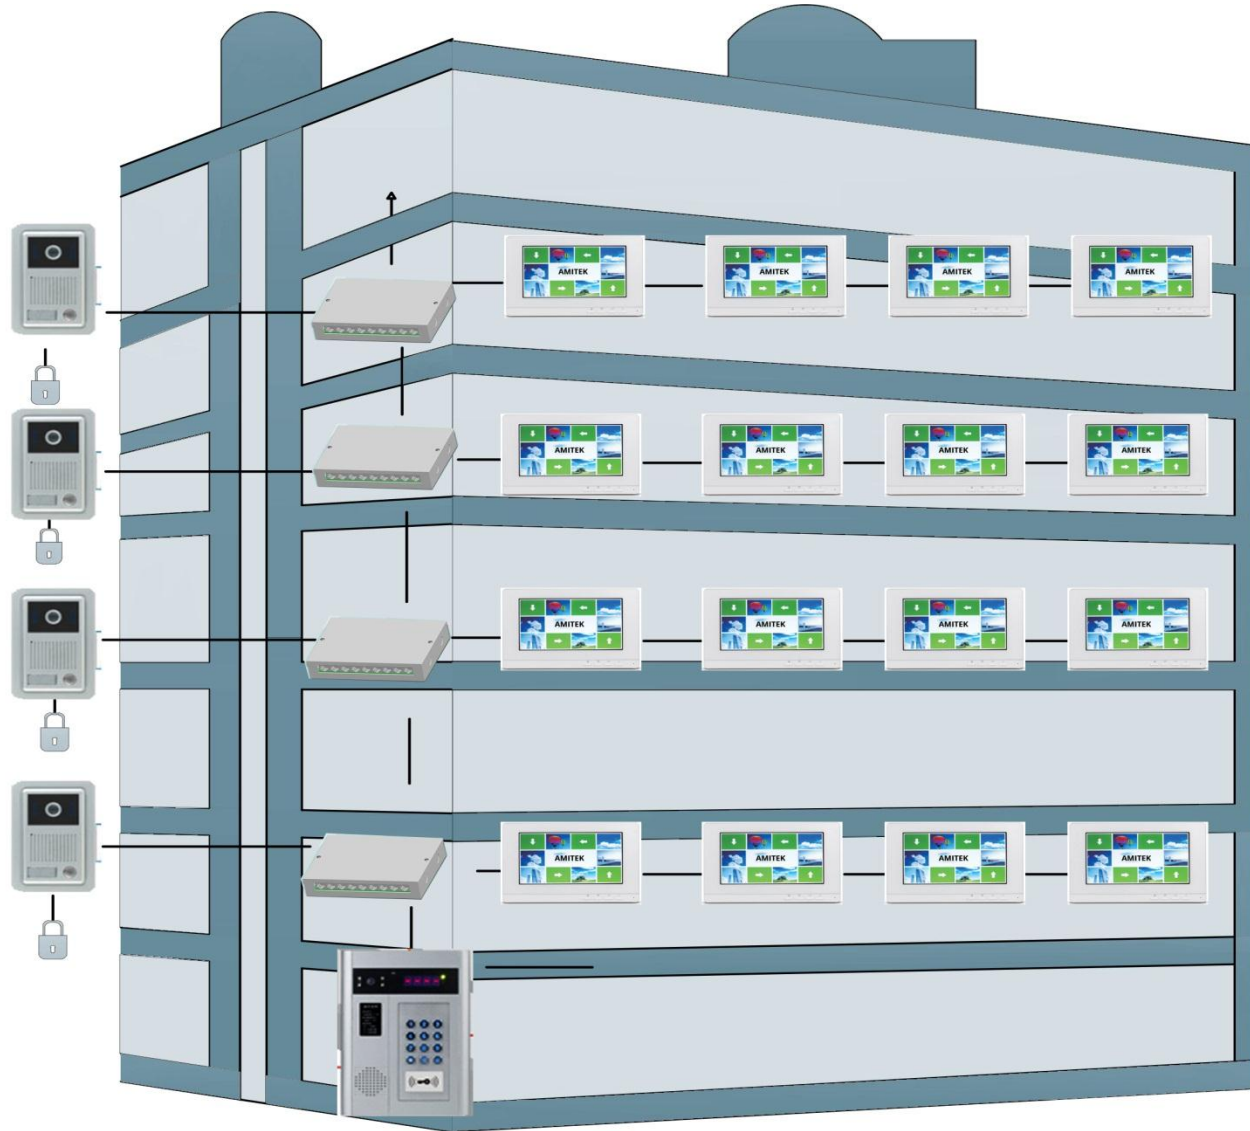

➤ Video Door Phone **Block** Diagram for Multi floor Villa (with Multi Floor Bell and Separate Mini floor bell)