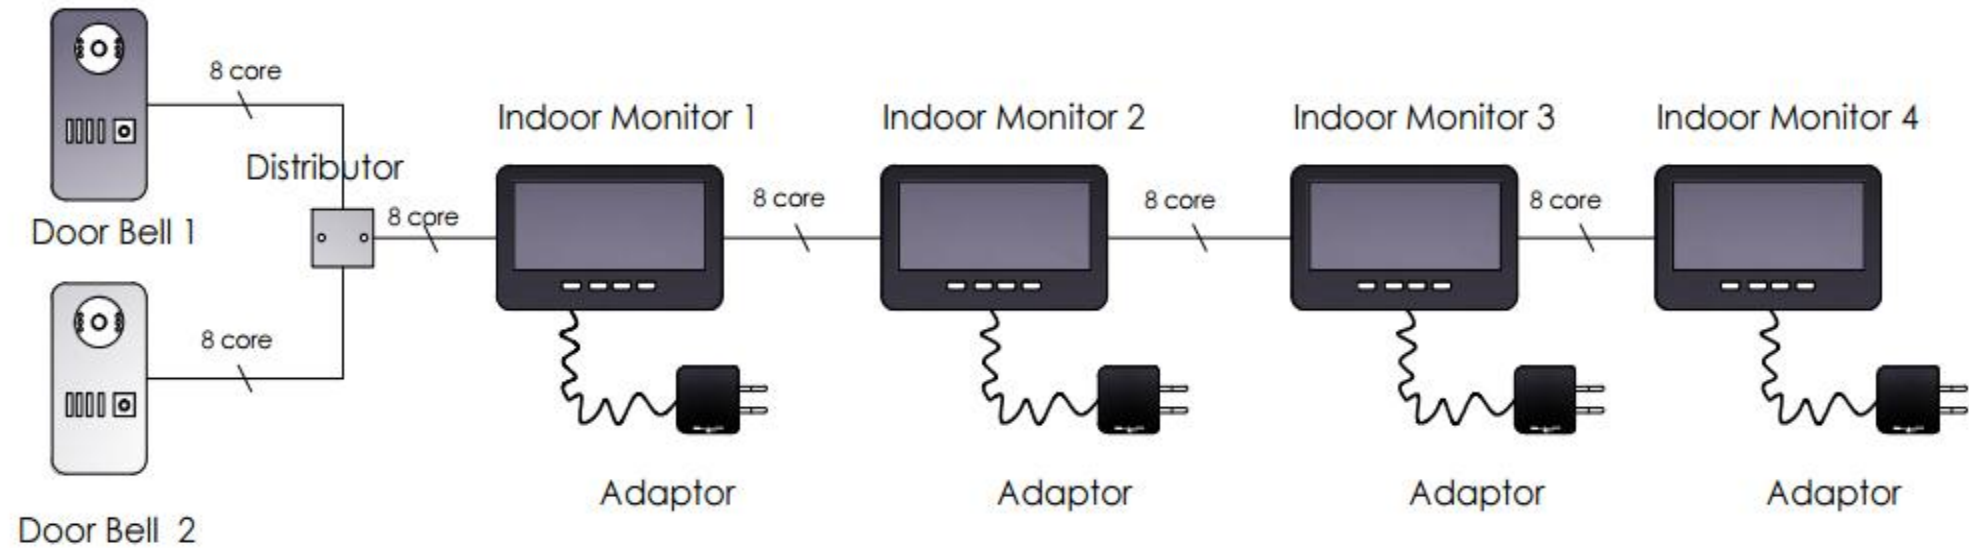

### INDOOR MONITOR

- Indoor Monitor is the display device installed inside the home on which we can view the video of visitor, communicate and unlock the door.

### ELECTRONIC LOCK

- Electronic Lock is a device which gets operated remotely once the resident presses the Unlock key on the Indoor Monitor

## ➤ Brief Description of Video Door Phone Equipment's

Distributor or Transfer Box

- Distributor is a device which is used whenever we need to connect Indoor monitor with more than one Outdoor bell , so it is also known as Bell Distributor or transfer Box.

## ➤ Video Door Phone Wiring Diagram for Villa