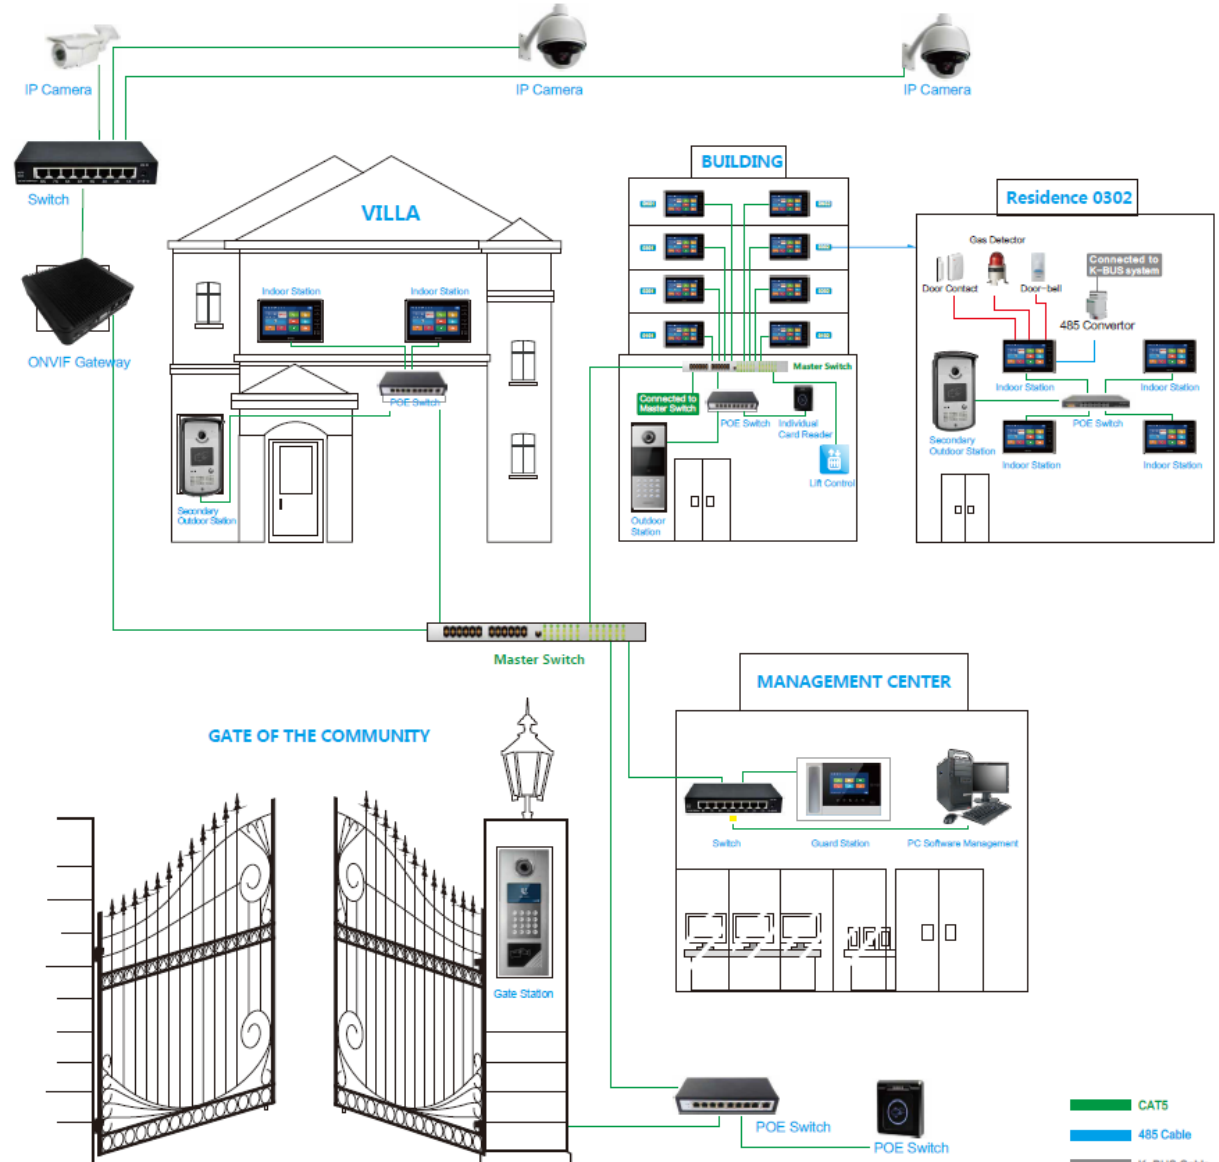

## High Stability

- **Professional Team:** Led by famous expert with over 20 years experience in VDP system, and designed by a team of over 20 senior engineers specially professional in intercom system.
- **Rigorous testing:** Strict test and verification with complete test equipments and detailed test cases.
- **Integration Service:** Integration of design, manufacturing and service, facilitating quality management and control as well as efficient processing of issues.

# ➤ High End -series TCP/IP Video Door Phone System

## VDP Topology

- Indoor Station
- Outdoor Station
- POE Switch
- Guard Station
- PC software

### INDOOR MONITOR

- Indoor Monitor is the display device installed inside the home on which we can view the video of visitor, communicate and unlock the door.