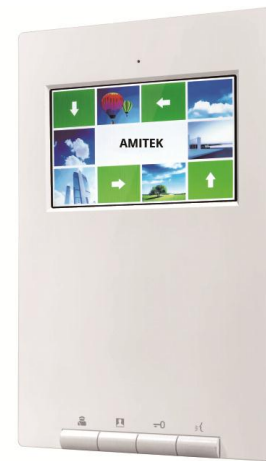

➤ Introduction to Analog 4 wire Video Door Phone System

- **Video door phone** (also known as a video intercom or door entry system) is a stand-alone system used to manage calls made at the entrance to a house, building (residential complex, detached family home, workplace, etc.)
- It is also called as the Visitor Identification System
- The main feature of video door phone is that it enables the person indoors to identify the visitor, communicate and open the door to
- Allow access to the person calling.